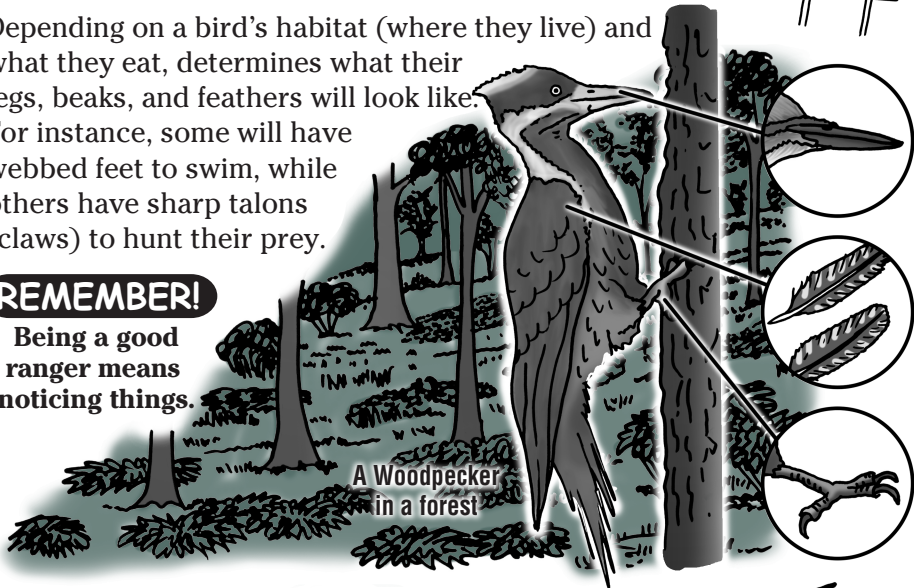

Birds

WHOA! Hummingbirds can fly backward ^{ispr}

The tiny Blackpoll Warbler can travel 12,000 miles.

Depending on a bird's habitat (where they live) and what they eat, determines what their legs, beaks, and feathers will look like.

For instance, some will have webbed feet to swim, while others have sharp talons (claws) to hunt their prey.

REMEMBER!

Being a good ranger means noticing things.

A Woodpecker in a forest

Bird's 'I' View

While exploring this site,  check off different bird behaviors you notice.