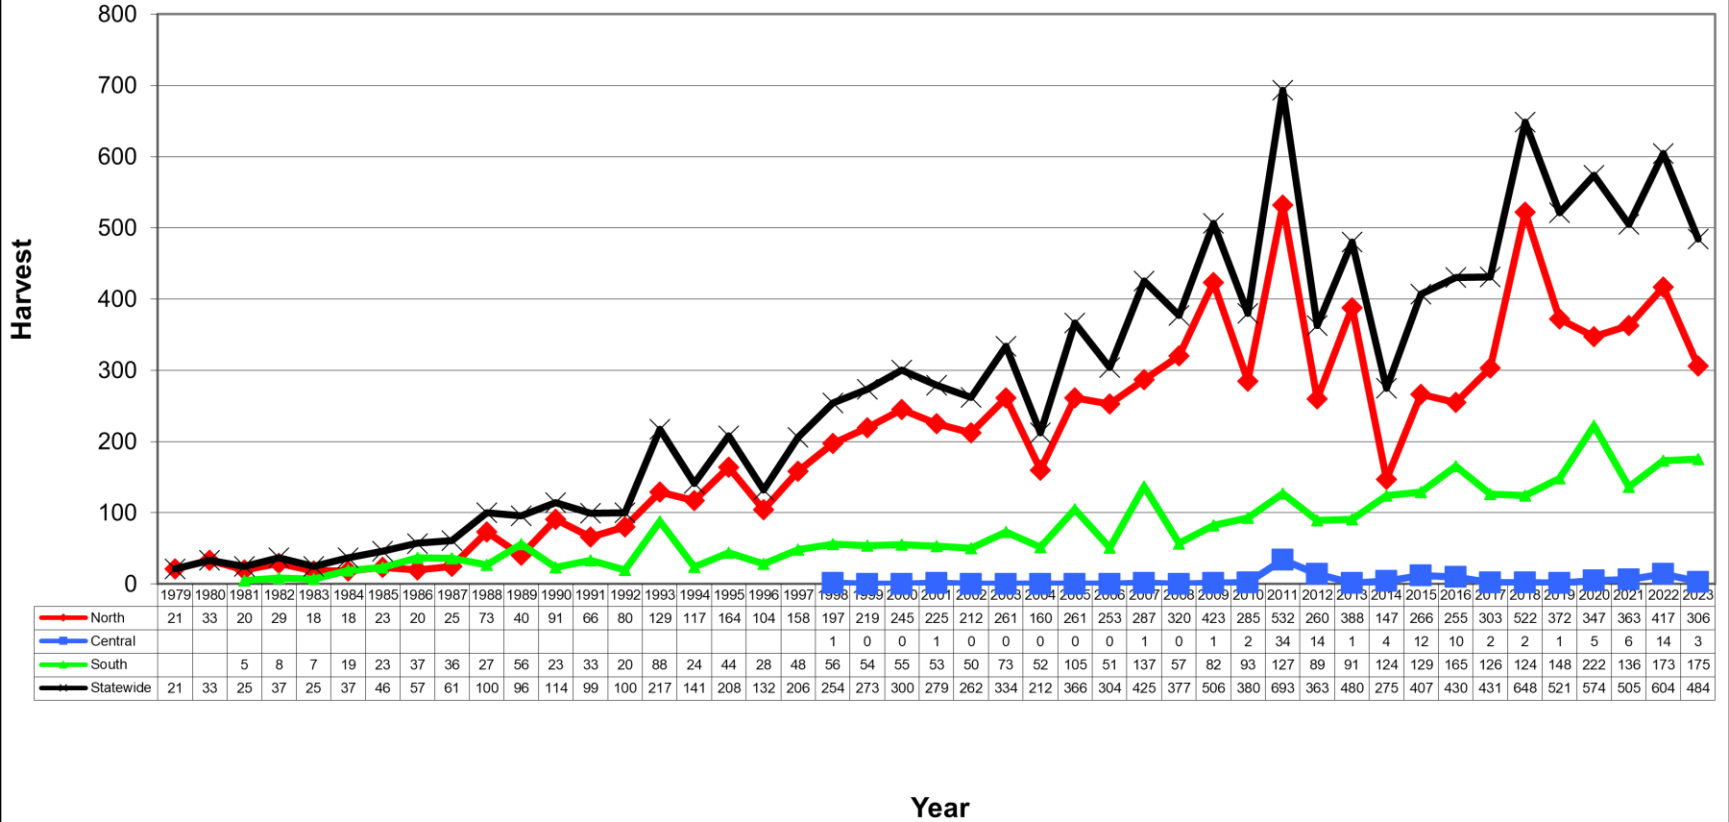

WMA TOTALS (41.9%)

WMA	Legal Harvest		Illegal Harvest		Harvest Total
	Female	Male	Female	Male	
Allatoona					0
Arrowhead					0
Berry College					0
Blue Ridge		2			2
Broad River					0
Buck Shoals					0
Chattahoochee	13	9			22
Chestatee	9	12	1		22
Cohutta	13	25		1	39
Conasauga River					0
Coopers Creek	1	4			5
Coosawattee					0
Coosawattee - Carter's Lake					0
Crockford-Pigeon Mountain		2			2
Dawson Forest	12	6			18
Dukes Creek		1			1
Hart County					0
J.L. Lester					0
Johns Mtn.					0
Lake Russell					0
McGraw Ford					0
Otting Tract	1				1
Paulding Forest					0
Pine Log					0
Rich Mt	1				1
Rich Mt - Cartecay	1	1			2
Rocky Mt PFA		1			1
Sheffield					0
Swallow Creek	3	7			10
Tallulah Gorge	1	1			2
Warwoman	1	3			4
Wilson Shoals					0
Zahnd					0
WMA SubTotal	56	74	1	1	132

LEGAL HARVEST 306

Sex	Harvest #	%
Females	131	41.6
Males	184	58.4

ILLEGAL HARVEST 9

ROAD-KILLED BEARS 22

TOTAL MORTALITY 337

Method	Harvest #	%
Archery	54	17.1
Crossbow	27	8.6
Muzzleloader	12	3.8
Firearm	222	70.5

Live Weight (lbs)	Harvest #	Harvest %
400-499	0	0.0
300-399	4	4.7
200-299	15	17.9
100-199	56	66.7
75-99	9	10.7
Avg. Female	151	
Avg. Male	173	

Georgia Bear Harvest (1979-2023)

—◆— North
 —■— Central
 —▲— South
 —×— Statewide